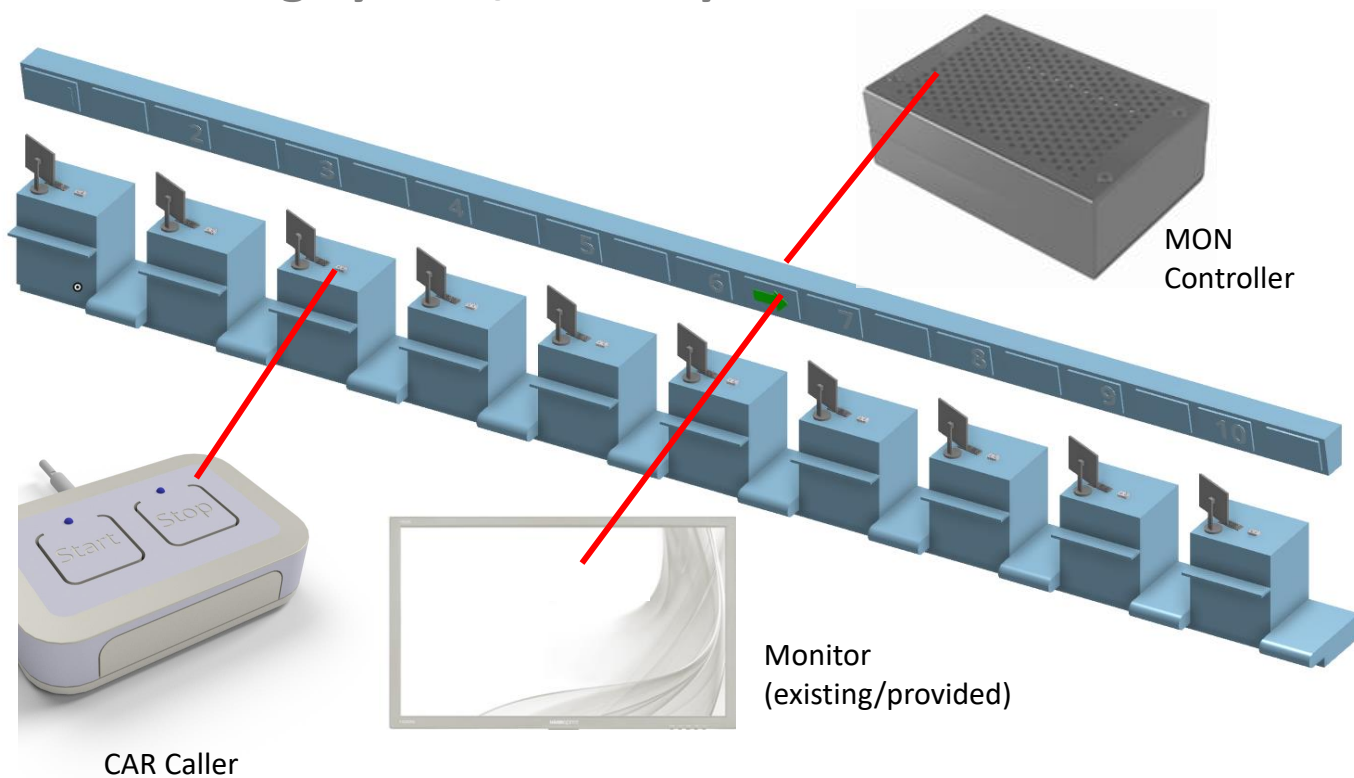

Qmetrix

CAR Calling System/Rufsystem

Analytics
Optional

Artwork, directions
freely configurable

CAR Calling System/Aufrufsystem

› SYSTEM PROPERTIES

MON Monitor controller	Mount behind Monitor with short HDMI cable and power point. Dimensions 10 x 7 x 3 cm (LxBxW) Artwork and arrow-pointing directions configurable Built-in Remote maintenance and support uplink
CAR Caller Button	Dimensions 10 x 6,6 x 32,6 cm (LxBxW) Unremovable Cable for wall power plug LEDs for status Optional Kensington® security slot
Installation	One free power plug per desk for CAR Button One free power plug for MON controller
Operation	Rated for permanent operation 24x7x365

› ELECTRICALS

Power Supply	CAR – Power Adapter 230V/5V – 10W max MON Controller 230V/5V – 10W max Video output: Micro-HDMI up to 4K resolution
Wifi for Connection CAR MON-Controller	Built-in WiFi of controller – alternatively use of existing WiFi
Operation	Indoor use only
Certificate	